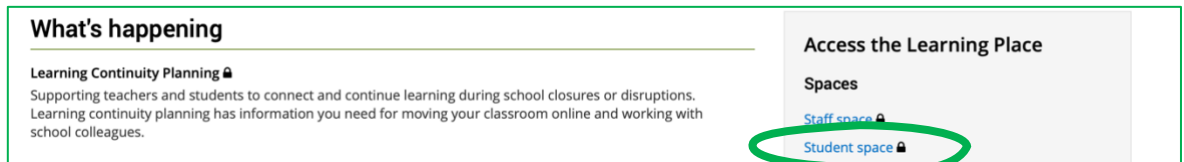

HOW TO: ACCESS THE LEARNING PLACE

1. Open a web browser: Microsoft Edge, Google Chrome, Firefox, etc.

2. Go to <http://learningplace.eq.edu.au> or Google The Learning Place.

3. Select Student Space from the navigation menu on the right.