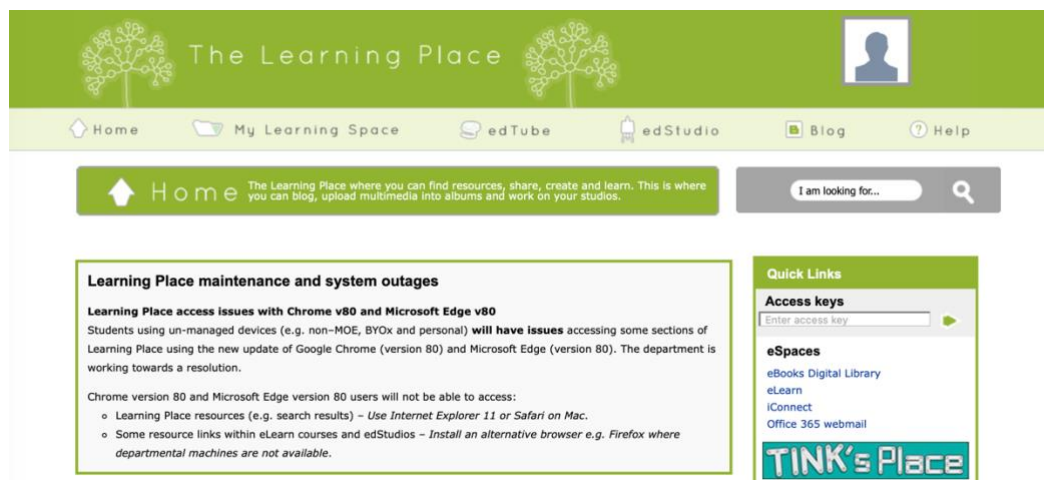

HOW TO: ACCESS THE LEARNING PLACE

1. Open a web browser: Microsoft Edge, Google Chrome, Firefox, etc.

2. Go to <http://learningplace.eq.edu.au> or Google The Learning Place.

3. Select Student Space from the navigation menu on the right.

4. Log in with your username and password.

5. You will now be logged in to the Learning Place

6. Your teacher will provide you an Access Key for your class content.